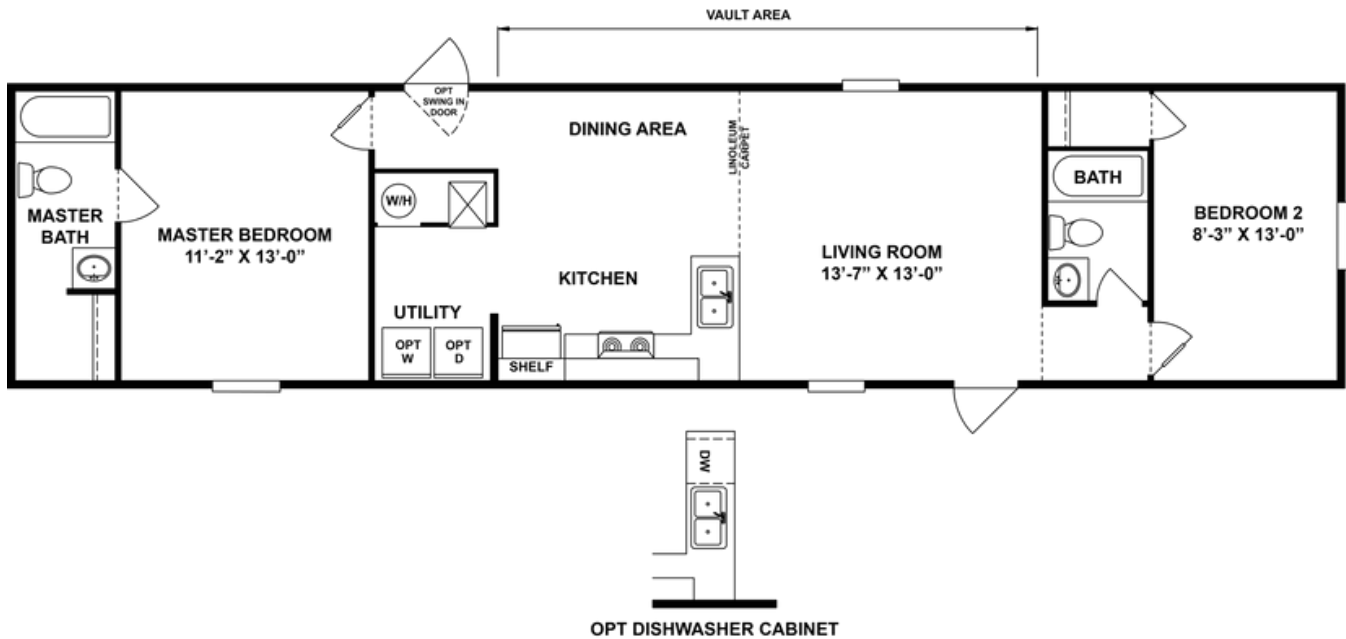

DELIGHT

**DELIGHT** Model number: 36TRR14602AH19

**2 beds • 2 baths • 840 sq.ft. • 14' width • 60' depth**

Our home building facilities invest in continuous product and process improvements. Plans, dimensions, features, materials, specifications and availability are subject to change without notice or obligation. Renderings and floor plans are representative likenesses of our homes and may differ from the actual homes. We invite you to tour a Home Center near you and inspect the highest value in quality housing available or call (828) 456-2822 to speak with a Home Consultant. Copyright 2017, CMH. All rights reserved.

(828) 456-2822

**DELIGHT** Model number: 36TRR14602AH19

**2 beds • 2 baths • 840 sq.ft. • 14' width • 60' depth**

Our home building facilities invest in continuous product and process improvements. Plans, dimensions, features, materials, specifications and availability are subject to change without notice or obligation. Renderings and floor plans are representative likenesses of our homes and may differ from the actual homes. We invite you to tour a Home Center near you and inspect the highest value in quality housing available or call (828) 456-2822 to speak with a Home Consultant. Copyright 2017, CMH. All rights reserved.