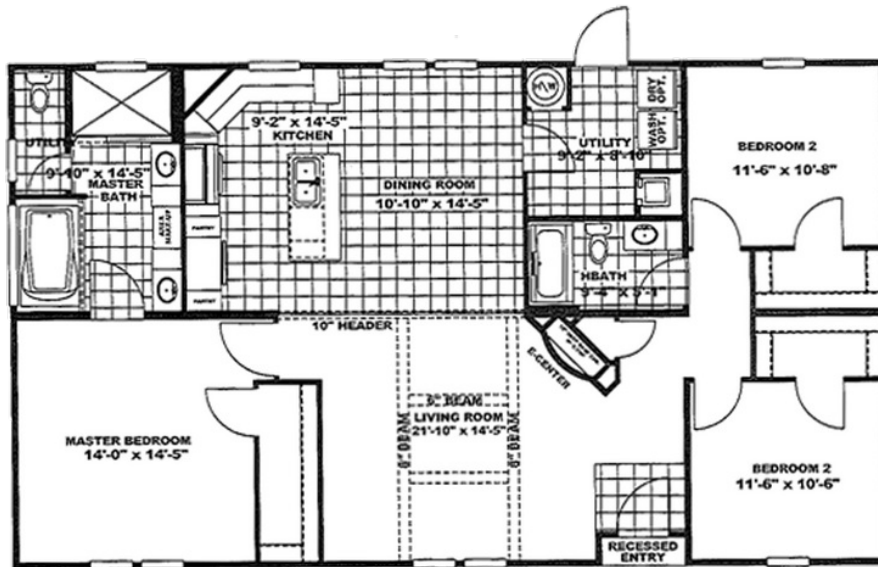

THE FREEDOM 3252

THE FREEDOM 3252

Model number: 27FRE32523AH18

3 beds • 2 baths • 1664 sq.ft. • 32' width • 52' depth

Our home building facilities invest in continuous product and process improvements. Plans, dimensions, features, materials, specifications and availability are subject to change without notice or obligation. Renderings and floor plans are representative likenesses of our homes and may differ from the actual homes. We invite you to tour a Home Center near you and inspect the highest value in quality housing available or call (828) 456-2822 to speak with a Home Consultant. Copyright 2017, CMH. All rights reserved.

(828) 456-2822

THE FREEDOM 3252

THE FREEDOM 3252 Model number: 27FRE32523AH18

3 beds • 2 baths • 1664 sq.ft. • 32' width • 52' depth

Our home building facilities invest in continuous product and process improvements. Plans, dimensions, features, materials, specifications and availability are subject to change without notice or obligation. Renderings and floor plans are representative likenesses of our homes and may differ from the actual homes. We invite you to tour a Home Center near you and inspect the highest value in quality housing available or call (828) 456-2822 to speak with a Home Consultant. Copyright 2017, CMH. All rights reserved.