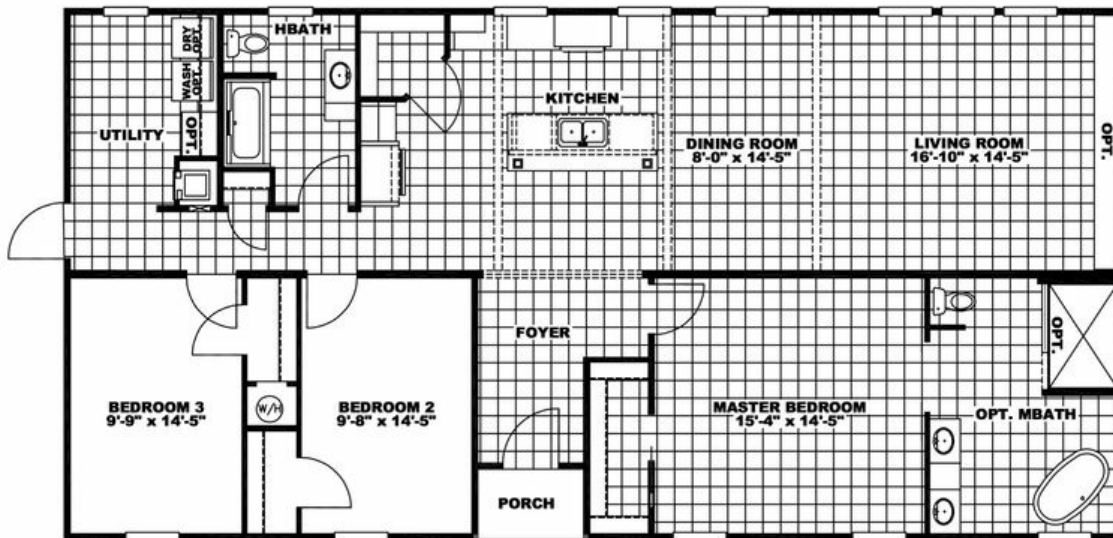

## FREEDOM FARM HOUSE 32X60

Model number: 27FRE32603AH19

**3 beds • 2 baths • 1920 sq.ft. • 32' width • 60' depth**

Our home building facilities invest in continuous product and process improvements. Plans, dimensions, features, materials, specifications and availability are subject to change without notice or obligation. Renderings and floor plans are representative likenesses of our homes and may differ from the actual homes. We invite you to tour a Home Center near you and inspect the highest value in quality housing available or call (828) 456-2822 to speak with a Home Consultant. Copyright 2017, CMH. All rights reserved.

# FREEDOM FARM HOUSE 32X60