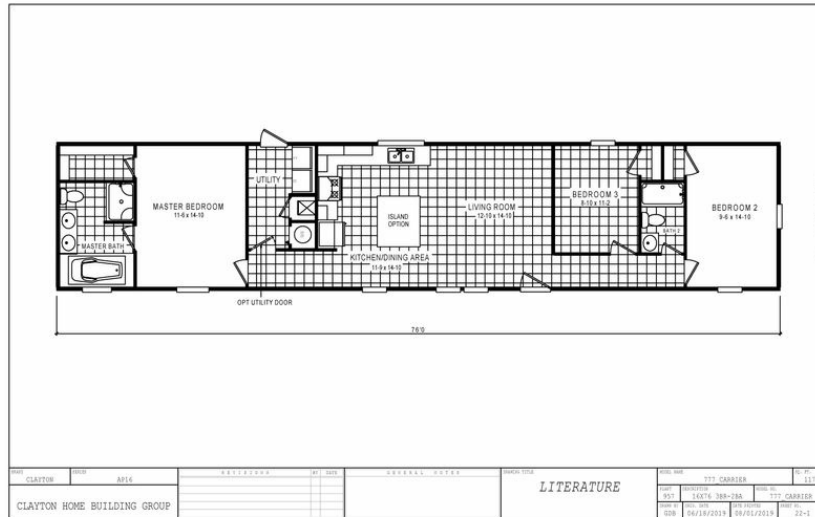

777 "COOL BREEZE" 7616

777 "COOL BREEZE" 7616

Model number: 57CBZ16763AH20

3 beds • 2 baths • 1216 sq.ft. • 16' width • 76' depth

Our home building facilities invest in continuous product and process improvements. Plans, dimensions, features, materials, specifications and availability are subject to change without notice or obligation. Renderings and floor plans are representative likenesses of our homes and may differ from the actual homes. We invite you to tour a Home Center near you and inspect the highest value in quality housing available or call (828) 456-2822 to speak with a Home Consultant. Copyright 2017, CMH. All rights reserved.

(828) 456-2822

777 "COOL BREEZE" 7616

777 "COOL BREEZE" 7616 Model number: 57CBZ16763AH20

3 beds • 2 baths • 1216 sq.ft. • 16' width • 76' depth

Our home building facilities invest in continuous product and process improvements. Plans, dimensions, features, materials, specifications and availability are subject to change without notice or obligation. Renderings and floor plans are representative likenesses of our homes and may differ from the actual homes. We invite you to tour a Home Center near you and inspect the highest value in quality housing available or call (828) 456-2822 to speak with a Home Consultant. Copyright 2017, CMH. All rights reserved.