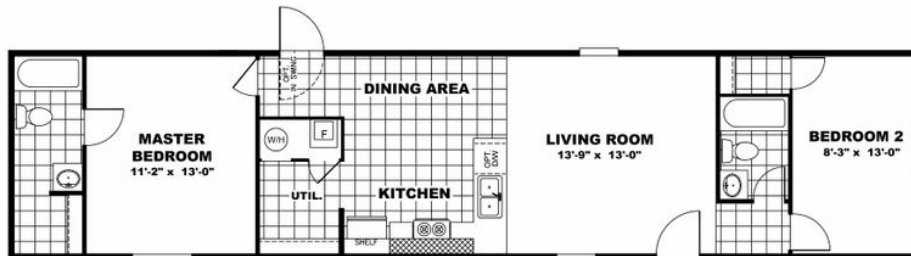

DELIGHT

DELIGHT Model number: 36TRS14602AH20

2 beds • 2 baths • 840 sq.ft. • 14' width • 60' depth

Our home building facilities invest in continuous product and process improvements. Plans, dimensions, features, materials, specifications and availability are subject to change without notice or obligation. Renderings and floor plans are representative likenesses of our homes and may differ from the actual homes. We invite you to tour a Home Center near you and inspect the highest value in quality housing available or call (828) 456-2822 to speak with a Home Consultant. Copyright 2017, CMH. All rights reserved.

(828) 456-2822

DELIGHT Model number: 36TRS14602AH20

2 beds • 2 baths • 840 sq.ft. • 14' width • 60' depth

Our home building facilities invest in continuous product and process improvements. Plans, dimensions, features, materials, specifications and availability are subject to change without notice or obligation. Renderings and floor plans are representative likenesses of our homes and may differ from the actual homes. We invite you to tour a Home Center near you and inspect the highest value in quality housing available or call (828) 456-2822 to speak with a Home Consultant. Copyright 2017, CMH. All rights reserved.